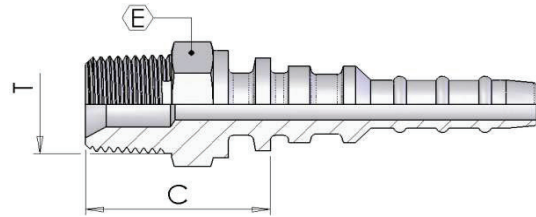

0050W **BSP Female 60° Cone Double Thrust Wire Nut**

(DKR)

Part Number	Hose I.D.		Dimensions			
			Dash Size	Thread	Hex	Cut-Off
	in	mm		T	E	C
0050W08-08	1/2	12.7	08	1/2-14	30	36
0050W12-12	3/4	19	12	3/4-14	32	36
0050W16-16	1	25.4	16	1-11	38	36

0350W **BSP Male Parallel 60° Cone**

(AGR)

Part Number	Hose I.D.		Dimensions			
			Dash Size	Thread	Hex	Cut-Off
	in	mm		T	E	C
0350W08-08	1/2	12.7	08	1/2-14	27	36
0350W12-12	3/4	19	12	3/4-14	32	36
0350W16-16	1	25.4	16	1-11	41	44

0370W NPTF Male 60° Cone

(AGN)

Part Number	Hose I.D.		Dimensions			
			Dash Size	Thread	Hex	Cut-Off
	in	mm		T	E	C
0370W06-06	3/8	9.5	06	3/8 -18	19	29
0370W08-08	1/2	12.7	08	1/2 -14	22	29
0370W12-12	3/4	19	12	3/4 -14	27	29
0370W16-16	1	25.4	16	1-11.1/2	48	44

0084W Metric Female 24° Seat Heavy

(DKOS)

Part Number	Hose I.D.		Dimensions				
			Dash Size	Thread	Tube	Hex	Cut-Off
	in	mm		T	E	C	
0084W06-20	3/8	9.5	06	M20-1.5	12	24	29
0084W06-22	3/8	9.5	06	M22-1.5	14	27	29
0084W06-24	3/8	9.5	08	M24-1.5	16	30	33
0084W08-24	1/2	12.7	08	M24-1.5	16	30	29
0084W12-36	3/4	19	12	M36-2	25	46	43