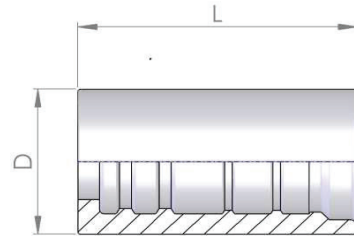

00S5 Ferrule (Skive)

Part Number	Hose I.D.		Dimensions		Skive Length		Hose Type
	in	mm	D	L	Ext	Int	
00S5-06	3/8	9.5	32.5	58.5	50	21	WB1200-1250
00S5-08	1/2	12.7	36.5	62.0	52	23	WB1200-1250
00S5-12	3/4	19	43.8	69.0	59	25	WB1000-1100