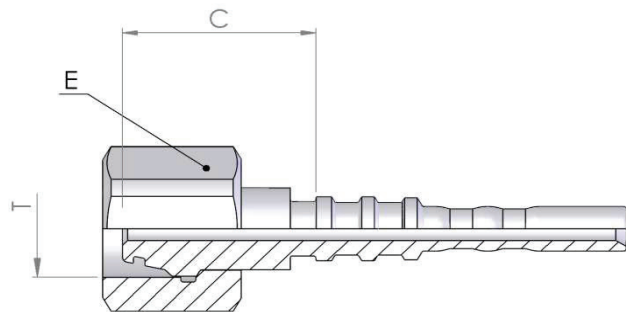

0084Y Metric Female 24° Seat Heavy

(DKOS)

Part Number	Hose I.D.		Dimensions				
			Dash Size	Thread T	Tube	Hex E	Cut-Off C
	in	mm					
0084Y06-22	3/8	9.5	06	M22-1.5	14	32	39
0084Y08-24	1/2	12.7	08	M24-1.5	16	34	39
0084Y12-36	3/4	19	12	M36-2	25	46	45