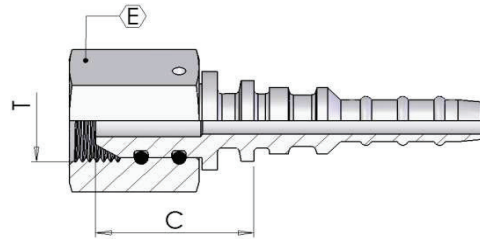

Part Number	Hose I.D.		Dimensions		Skive Length		Hose Type
	in	mm	D	L	Ext	Int	
00S4-06	3/8	9.5	28.0	45.5	34	15	WB850 -1000-1100
00S4-08	1/2	12.7	33.0	50.3	36	13	WB850 -1000-1100
00S4-12	3/4	19	41.0	56.0	42	15	WB850
00S4-16	1	25.4	51.0	67.2	52	18	WB700

00S5 Ferrule (Skive)

Part Number	Hose I.D.		Dimensions		Skive Length		Hose Type
	in	mm	D	L	Ext	Int	
00S5-06	3/8	9.5	32.5	58.5	50	21	WB1200-1250
00S5-08	1/2	12.7	36.5	62.0	52	23	WB1200-1250
00S5-12	3/4	19	43.8	69.0	59	25	WB1000-1100

00S6 Ferrule (Skive)

Part Number	Hose I.D.		Dimensions		Skive Length		Hose Type
	in	m	D	L	Ext	Int	
00S6-06	3/8	9.5	35.5	58.5	50	21	WB1350-1450
00S6-08	1/2	12.7	39.8	62.0	52	23	WB1350-1450
00S6-12	3/4	19	47.0	69.0	59	25	WB1350-1450

0050W **BSP Female 60° Cone Double Thrust Wire Nut**

(DKR)

Part Number	Hose I.D.		Dimensions			
			Dash Size	Thread	Hex	Cut-Off
	in	mm		T	E	C
0050W08-08	1/2	12.7	08	1/2-14	30	36
0050W12-12	3/4	19	12	3/4-14	32	36
0050W16-16	1	25.4	16	1-11	38	36