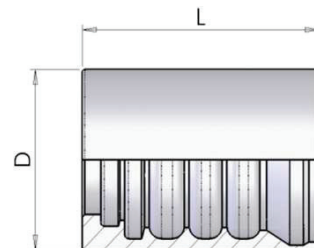

00S6 Ferrule (Skive)

Part Number	Hose I.D.		Dimensions		Skive Length		Hose Type
	in	m	D	L	Ext	Int	
00S6-06	3/8	9.5	35.5	58.5	50	21	WB1350-1450
00S6-08	1/2	12.7	39.8	62.0	52	23	WB1350-1450
00S6-12	3/4	19	47.0	69.0	59	25	WB1350-1450