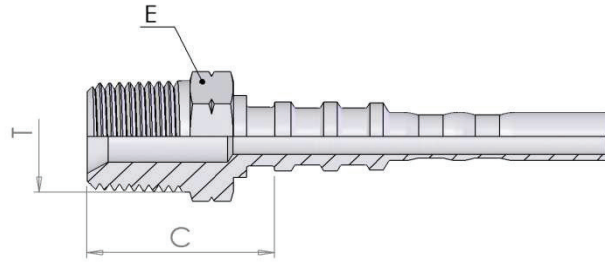

0350W **BSP Male Parallel 60° Cone**

(AGR)

Part Number	Hose I.D.		Dimensions			
			Dash Size	Thread	Hex	Cut-Off
	in	mm		T	E	C
0350W08-08	1/2	12.7	08	1/2-14	27	36
0350W12-12	3/4	19	12	3/4-14	32	36
0350W16-16	1	25.4	16	1-11	41	44

0370W NPTF Male 60° Cone

(AGN)

Part Number	Hose I.D.		Dimensions			
			Dash Size	Thread	Hex	Cut-Off
	in	mm		T	E	C
0370W06-06	3/8	9.5	06	3/8 -18	19	29
0370W08-08	1/2	12.7	08	1/2 -14	22	29
0370W12-12	3/4	19	12	3/4 -14	27	29
0370W16-16	1	25.4	16	1-11.1/2	48	44

0084W Metric Female 24° Seat Heavy

(DKOS)

Part Number	Hose I.D.		Dimensions				
			Dash Size	Thread	Tube	Hex	Cut-Off
	in	mm		T	E	C	
0084W06-20	3/8	9.5	06	M20-1.5	12	24	29
0084W06-22	3/8	9.5	06	M22-1.5	14	27	29
0084W06-24	3/8	9.5	08	M24-1.5	16	30	33
0084W08-24	1/2	12.7	08	M24-1.5	16	30	29
0084W12-36	3/4	19	12	M36-2	25	46	43

0370Y NPTF Male 60° Cone

(AGN)

Part Number	Hose I.D.		Dimensions			
			Dash Size	Thread T	Hex E	Cut-Off C
	in	mm				
0370Y06-06	3/8	9.5	06	3/8 -18	19	29
0370Y08-08	1/2	12.7	08	1/2 -14	22	35
0370Y12-12	3/4	19	12	3/4 -14	27	37