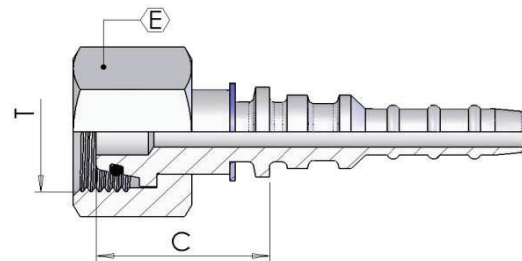

0050W **BSP Female 60° Cone Double Thrust Wire Nut**

(DKR)

Part Number	Hose I.D.		Dimensions			
			Dash Size	Thread	Hex	Cut-Off
	in	mm		T	E	C
0050W08-08	1/2	12.7	08	1/2-14	30	36
0050W12-12	3/4	19	12	3/4-14	32	36
0050W16-16	1	25.4	16	1-11	38	36

0350W **BSP Male Parallel 60° Cone**

(AGR)

Part Number	Hose I.D.		Dimensions			
			Dash Size	Thread	Hex	Cut-Off
	in	mm		T	E	C
0350W08-08	1/2	12.7	08	1/2-14	27	36
0350W12-12	3/4	19	12	3/4-14	32	36
0350W16-16	1	25.4	16	1-11	41	44

0370W NPTF Male 60° Cone

(AGN)

Part Number	Hose I.D.		Dimensions			
			Dash Size	Thread	Hex	Cut-Off
	in	mm		T	E	C
0370W06-06	3/8	9.5	06	3/8 -18	19	29
0370W08-08	1/2	12.7	08	1/2 -14	22	29
0370W12-12	3/4	19	12	3/4 -14	27	29
0370W16-16	1	25.4	16	1-11.1/2	48	44

0084W Metric Female 24° Seat Heavy

(DKOS)

Part Number	Hose I.D.		Dimensions				
			Dash Size	Thread	Tube	Hex	Cut-Off
	in	mm		T	E	C	
0084W06-20	3/8	9.5	06	M20-1.5	12	24	29
0084W06-22	3/8	9.5	06	M22-1.5	14	27	29
0084W06-24	3/8	9.5	08	M24-1.5	16	30	33
0084W08-24	1/2	12.7	08	M24-1.5	16	30	29
0084W12-36	3/4	19	12	M36-2	25	46	43