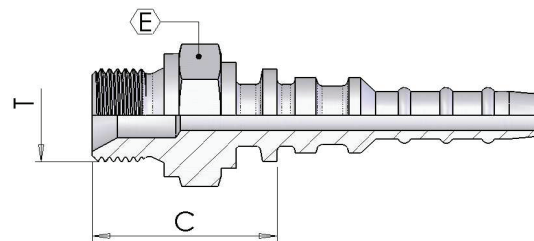

00S6 Ferrule (Skive)

Part Number	Hose I.D.		Dimensions		Skive Length		Hose Type
	in	m	D	L	Ext	Int	
00S6-06	3/8	9.5	35.5	58.5	50	21	WB1350-1450
00S6-08	1/2	12.7	39.8	62.0	52	23	WB1350-1450
00S6-12	3/4	19	47.0	69.0	59	25	WB1350-1450

0050W **BSP Female 60° Cone Double Thrust Wire Nut**

(DKR)

Part Number	Hose I.D.		Dimensions			
			Dash Size	Thread	Hex	Cut-Off
	in	mm		T	E	C
0050W08-08	1/2	12.7	08	1/2-14	30	36
0050W12-12	3/4	19	12	3/4-14	32	36
0050W16-16	1	25.4	16	1-11	38	36

0350W **BSP Male Parallel 60° Cone**

(AGR)

Part Number	Hose I.D.		Dimensions			
			Dash Size	Thread	Hex	Cut-Off
	in	mm		T	E	C
0350W08-08	1/2	12.7	08	1/2-14	27	36
0350W12-12	3/4	19	12	3/4-14	32	36
0350W16-16	1	25.4	16	1-11	41	44

0370W NPTF Male 60° Cone

(AGN)

Part Number	Hose I.D.		Dimensions			
			Dash Size	Thread	Hex	Cut-Off
	in	mm		T	E	C
0370W06-06	3/8	9.5	06	3/8 -18	19	29
0370W08-08	1/2	12.7	08	1/2 -14	22	29
0370W12-12	3/4	19	12	3/4 -14	27	29
0370W16-16	1	25.4	16	1-11.1/2	48	44